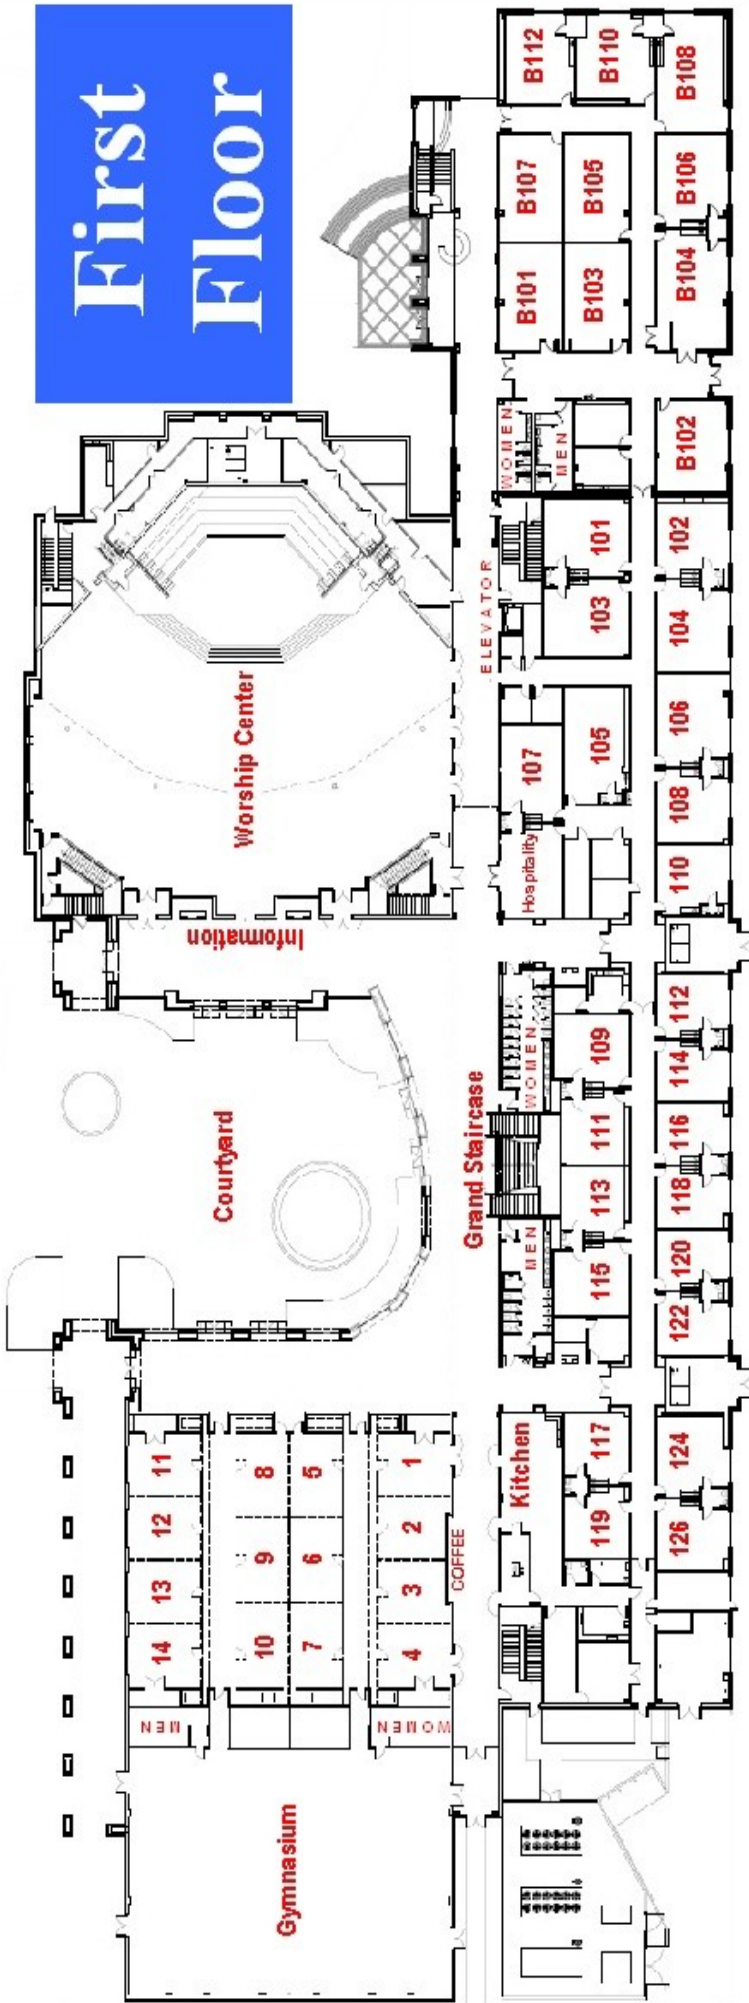

Riverland Hills Baptist Church

PRESCHOOL & CHILDREN'S MINISTRY

Sunday School Classrooms

NURSERY

CLASS	ROOM	BIRTH DATE
Bed Babies	109	Infants
Crawlers	111	Crawling
Walker 1	112	Beginner Walkers
Walker 2	114	Advanced Walkers (Summer 2010 birthdays)
Toddler 1	116	3/01/10—5/31/10
Toddler 2	118	12/01/09—2/28/10
Toddler 3	120	9/01/09—11/30/09
2A	122	5/16/09—8/31/09
2B	124	1/01/09—5/15/09
2C	126	9/01/08—12/31/08
Nursing Mother's	113	Nursing Mother's Room

PRESCHOOL

CLASS	ROOM	BIRTH DATE
3A	105	5/01/08—8/31/08
3B	107	2/01/08—4/30/08
3C	110	9/01/07—1/31/08
4A	108	5/01/07—8/31/07
4B	106	1/01/07—4/30/07
4C	104	9/01/06—12/31/06
5A	102	5/01/06—8/31/06
5B	101	12/15/05—4/30/06
5C	103	9/01/05—12/14/05

11:30A.M. CHILDCARE

Babies through Crawlers	Room 111
Walkers through 2's	Room 118
3's and up	Room 122

CHILDREN GRADES 1-5

9 a.m.

Homeroom (Drop-off & Pick-up)

- Grade 1- B104
- Grade 2- B106
- Grade 3 - B110
- Grade 4 & 5 - B112

Children will begin and end in their homerooms and rotate to the following rooms during the hour:

- KNOW (Bible Story) - Room B101/B103 (Treehouse)
- GROW (Activity) - Room B102

Rotation Schedule

- 9:00-9:10: Homeroom
- 9:10-9:30: Grades 1-3 KNOW (Bible Story)
  Grades 4-5 GROW (Activity)
- 9:30-9:50: Grades 1-3 GROW (Activity)
  Grades 4-5 KNOW (Bible Story)
- 9:50-10:00: GO (Application)

10:15 a.m.

Homeroom (Drop-off & Pick-up)

- Grade 1 - B104
- Grade 2 - B106
- Grade 3 - B110
- Grade 4 - B112
- Grade 5 - B107

Children will begin and end in their homerooms and rotate to the following rooms during the hour:

- KNOW (Bible Story) - Room B101/B103 (Treehouse)
- GROW (Activity) - Rooms B102, B105

Rotation Schedule

- 10:15-10:25: Homeroom
- 10:25-10:45: Grades 1-3 KNOW (Bible Story)
  Grades 4-5 GROW (Activity)
- 10:45-11:05: Grades 1-3 GROW (Activity)
  Grades 4-5 KNOW (Bible Story)
- 11:05-11:15: GO (Application)

CHILDREN GRADE 6

9 a.m. and 10:15 a.m. - Room B210

First Floor